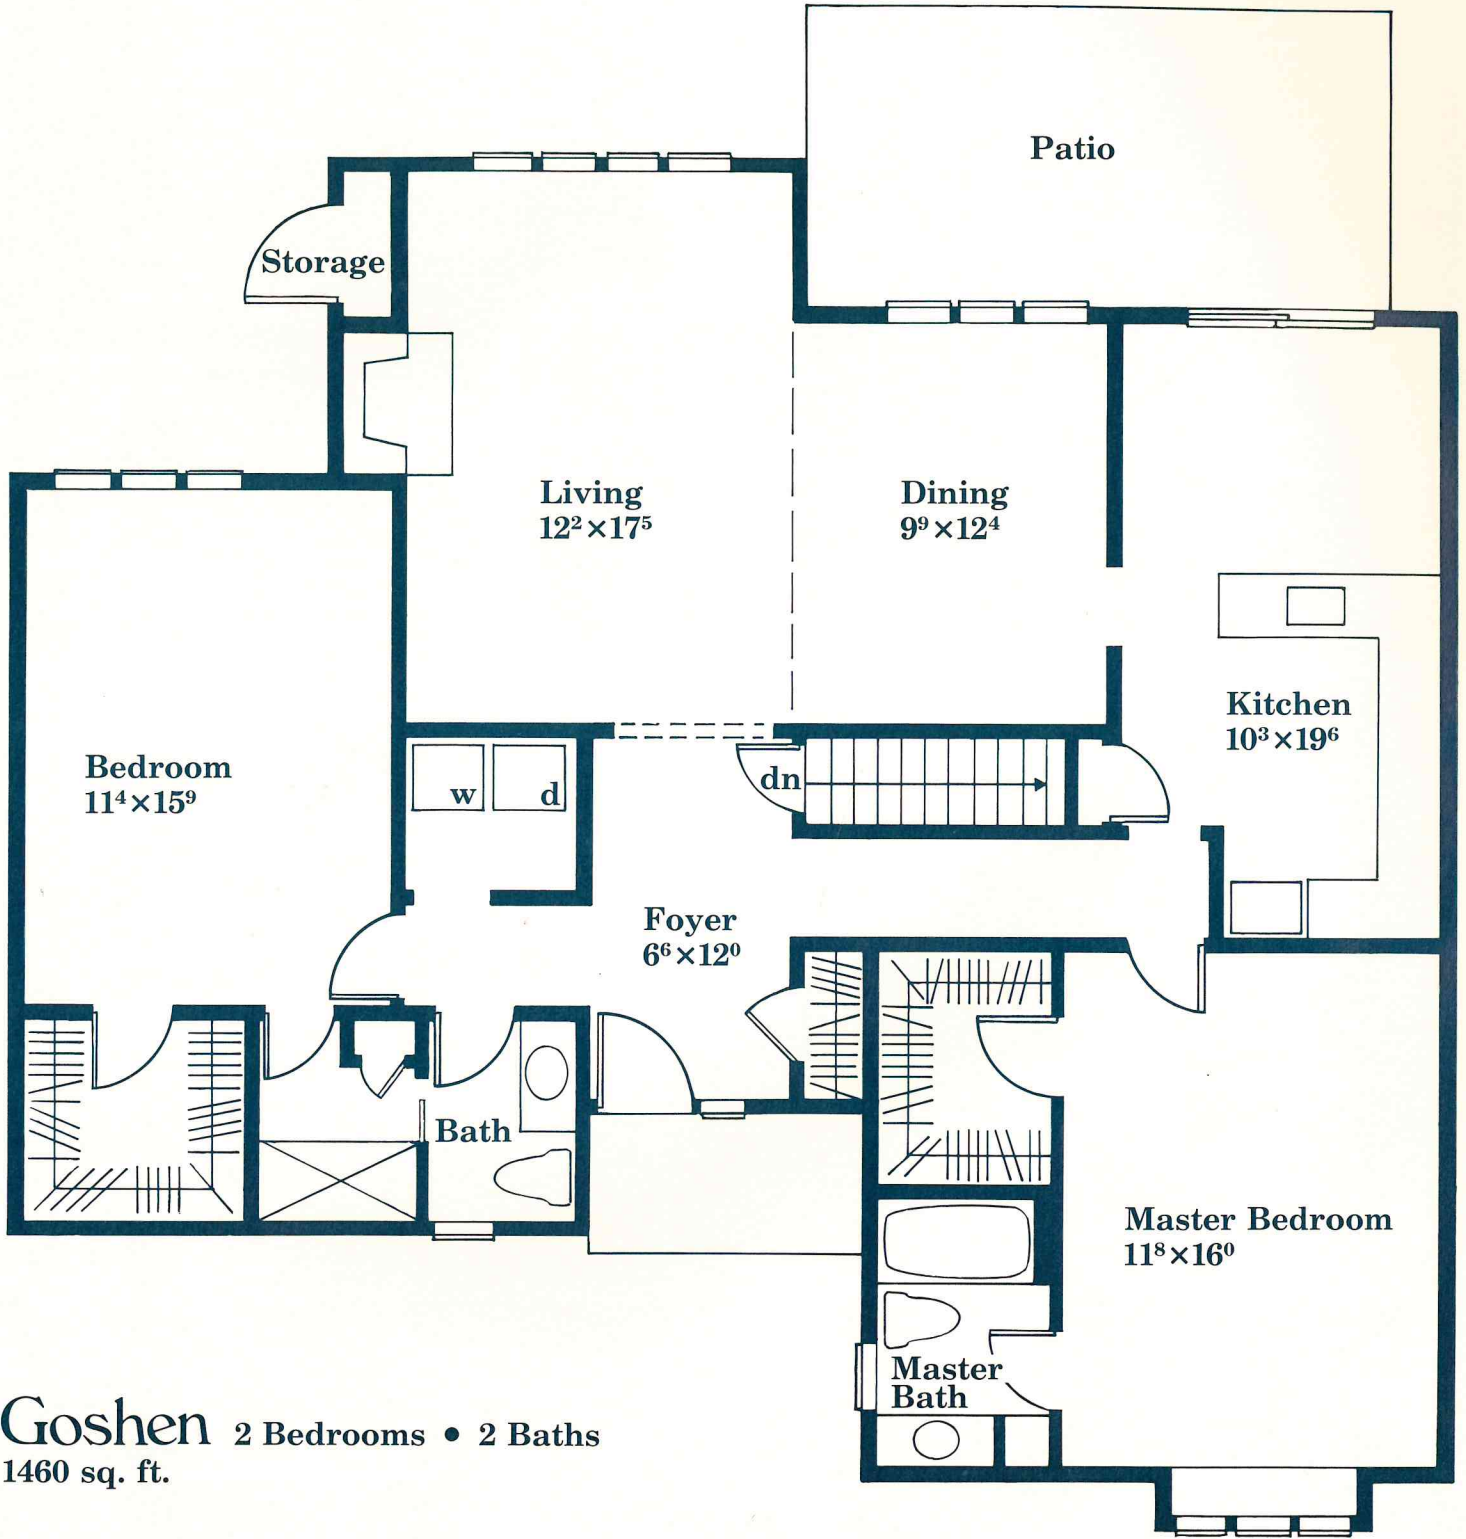

Donegal 2 Bedrooms • 2 Baths
1315 sq. ft.

*New Donegal in Kennett Village
has 1335 sq. ft.*

Artist Conception - Not to Scale

Goshen 2 Bedrooms • 2 Baths
 1460 sq. ft.

2 separated "Master" Bedrooms

—Artist Conception - Not to Scale

Thornbury 2 Bedrooms • 2 Baths
1510 sq. ft.

Artist Conception - Not to Scale

*New Thornbury in Kensett Village
has 1765 sq. ft.*

Bradford 3 Bedrooms • 2 Baths
1600 sq. ft.

*New Bradford in Kennett Village
has 1750 sq. ft.*

Artist Conception - Not to Scale

Marlborough 3 Bedrooms • 2 Baths
2170 sq. ft.