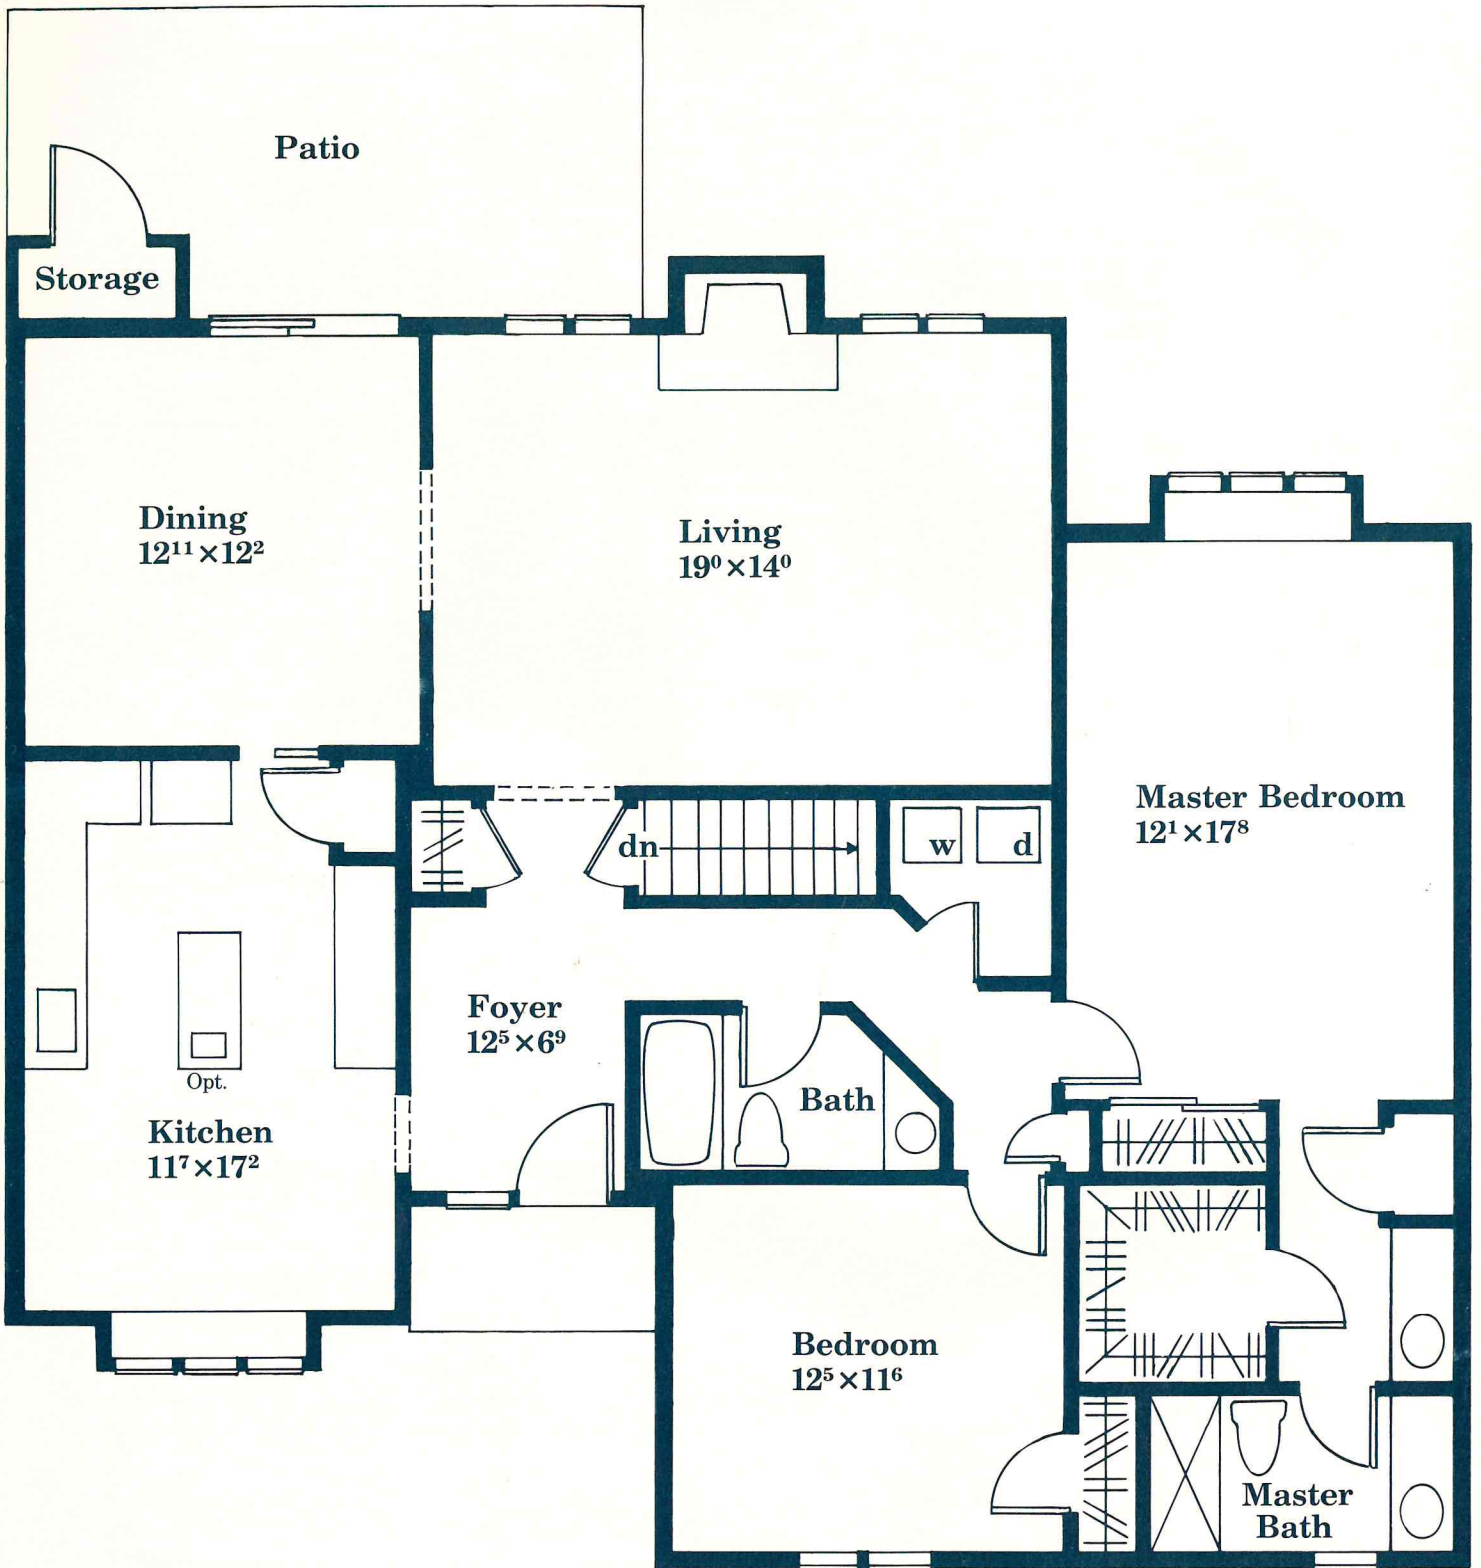

Donegal 2 Bedrooms • 2 Baths
1315 sq. ft.

*New Donegal in Kennett Village
has 1335 sq. ft.*

Artist Conception - Not to Scale

Goshen 2 Bedrooms • 2 Baths
 1460 sq. ft.

2 separated "Master" Bedrooms

—Artist Conception - Not to Scale

Thornbury 2 Bedrooms • 2 Baths
1510 sq. ft.

Artist Conception - Not to Scale

*New Thornbury in Kensett Village
has 1765 sq. ft.*

Bradford 3 Bedrooms • 2 Baths
1600 sq. ft.

*New Bradford in Kennett Village
has 1750 sq. ft.*

Artist Conception - Not to Scale

Marlborough 3 Bedrooms • 2 Baths
2170 sq. ft.