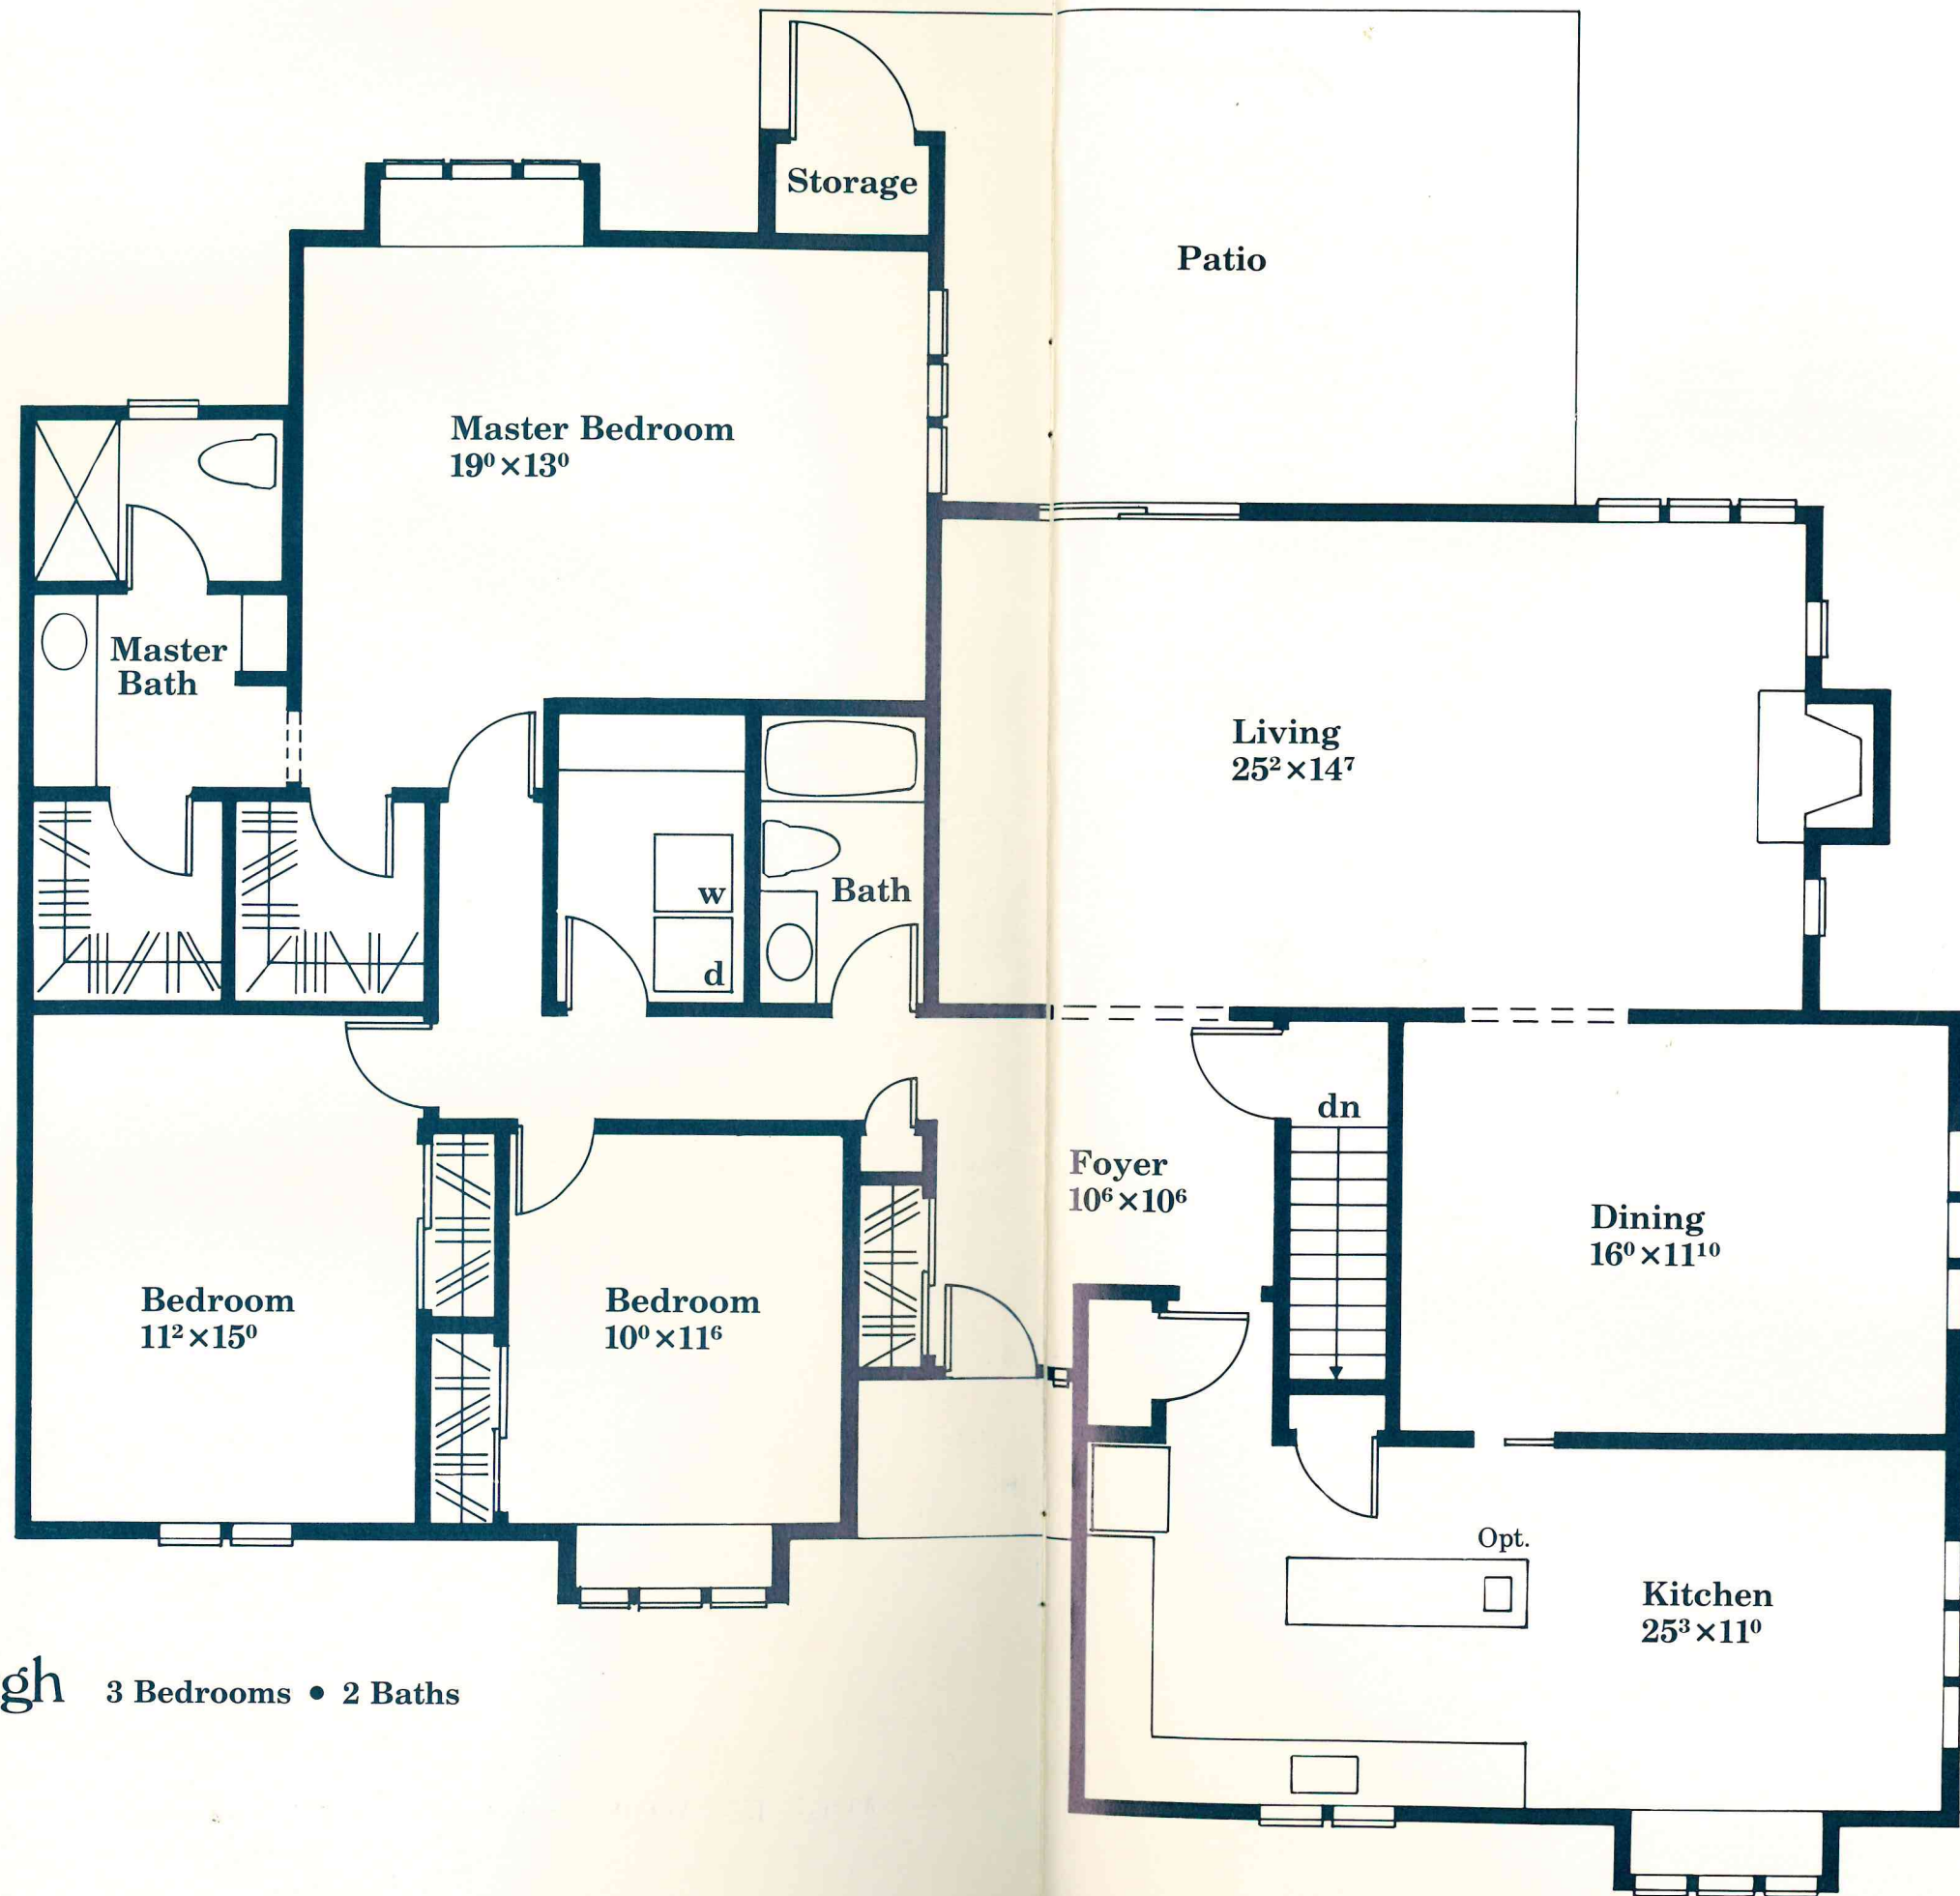

Donegal 2 Bedrooms • 2 Baths
1315 sq. ft.

*New Donegal in Kennett Village
has 1335 sq. ft.*

Artist Conception - Not to Scale

Goshen 2 Bedrooms • 2 Baths
 1460 sq. ft.

2 separated "Master" Bedrooms

—Artist Conception - Not to Scale

Thornbury 2 Bedrooms • 2 Baths
1510 sq. ft.

Artist Conception - Not to Scale

*New Thornbury in Kensett Village
has 1765 sq. ft.*

Bradford 3 Bedrooms • 2 Baths
1600 sq. ft.

*New Bradford in Kennett Village
has 1750 sq. ft.*

Artist Conception - Not to Scale

Marlborough 3 Bedrooms • 2 Baths
2170 sq. ft.