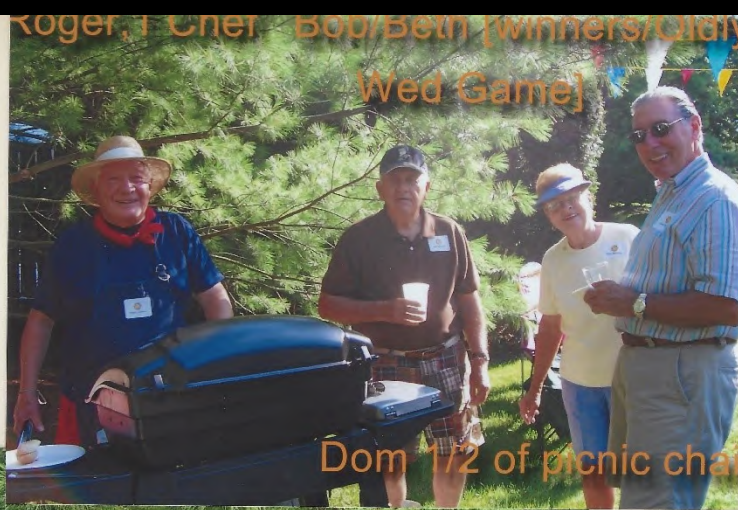

Roger, Chef Bob/Beth (winners/Caddy Wed Game)

Dom 1/2 of picnic chair

Rich, Chef May, Roger, Chef

Barbara, the other 1/2 of picnic chair

Picnic Salad Tent

Nancy, Bob, Kitty, Marie

2010 Pool

2010